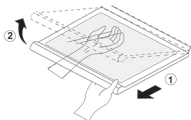

Water Filter for Fridge

Tel. 1300 767 072

FILTER

WATER FILTER

Filter Reset: When the filter icon turns on, you have to change the water filter. Press the Filter button for 3 seconds to turn the icon off.

Before removing or installing water filter:

- **IMPORTANT:** Turn off household water supply.
- Take out the top shelf and move it to the lowest level.

Removing the Water Filter

- Remove old filter by turning it counterclockwise a quarter turn and pulling it down. The substitute cap must be retained for the future. If the filter is removed and not replaced, it is necessary to reinstall the substitute cap to prevent water leaks from the filter housing.