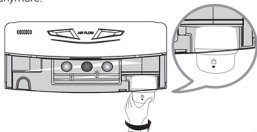

- Push the water filter up into the filter receptacle and rotate it clockwise to lock it into place. Once installed correctly, the lock symbol should be facing you and you should not be able to rotate the filter clockwise anymore.