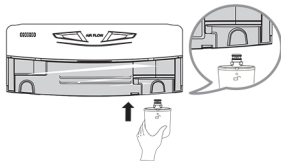

Installing the Water Filter

- Remove the red cap from the filter.
- Hold the filter with the unlock symbol  facing towards you as shown in the figure below. Insert the filter into the filter receptacle on the right side of the refrigerator compartment.